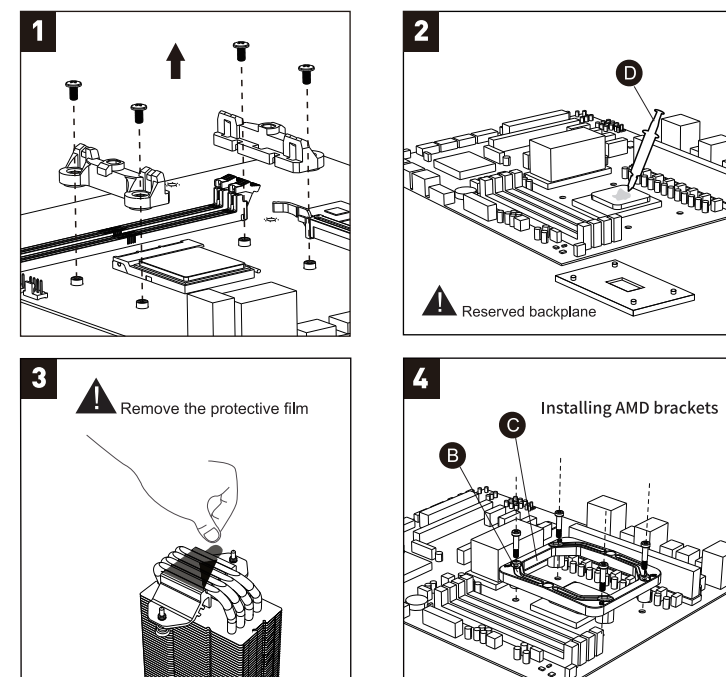

452×105mm
 风琴折
 80克书纸 双面印刷

ESGAMING

SHADOW
 CPU COOLER USER MANUAL

INTEL : LGA1700/1200/115X

INTEL : LGA1700/1200/115X

INTEL : LGA1700/1200/115X

AMD : AM5/AM4

AMD : AM5/AM4

AMD : AM5/AM4

ESGAMING

Scan the QR code or Log in to <https://www.esgamingpc.com/user-manual1.html> to download the control software.

SHADOW's software is the official PC client software.
 1. The installer must be run as Administrator during installation.
 If an older version of the software exists on your device:
 a. Fully uninstall the legacy version
 b. Remove the original installation folder
 2. We recommend User retain the default installation directory.
 Should custom modification of the installation path be required for special scenarios, the file path must not contain any Chinese characters.