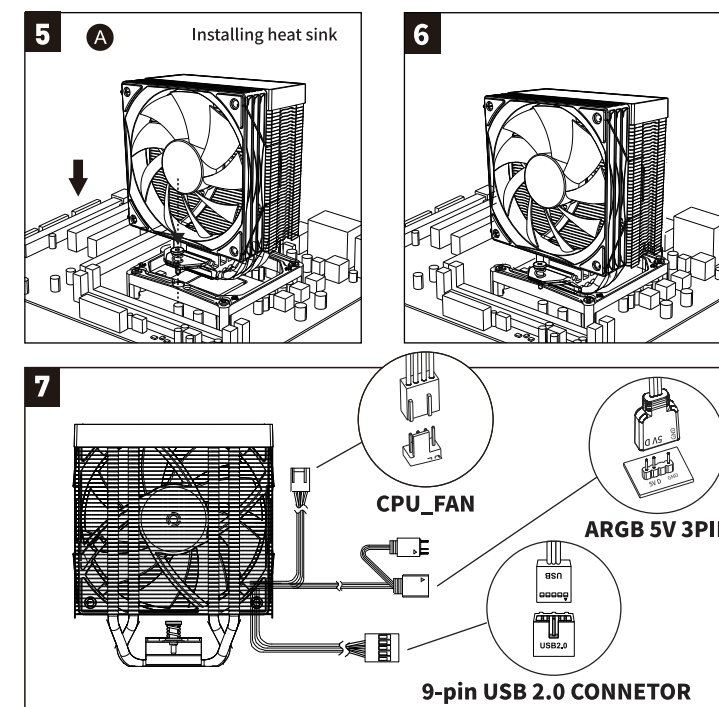

AMD : AM5/AM4

ESGAMING

Scan the QR code or Log in to <https://www.esgamingpc.com/user-manual1.html> to download the control software.

SHADOW's software is the official PC client software.
1. The installer must be run as Administrator during installation.
If an older version of the software exists on your device:
a. Fully uninstall the legacy version
b. Remove the original installation folder
2. We recommend User retain the default installation directory.
Should custom modification of the installation path be required for special scenarios, the file path must not contain any Chinese characters.