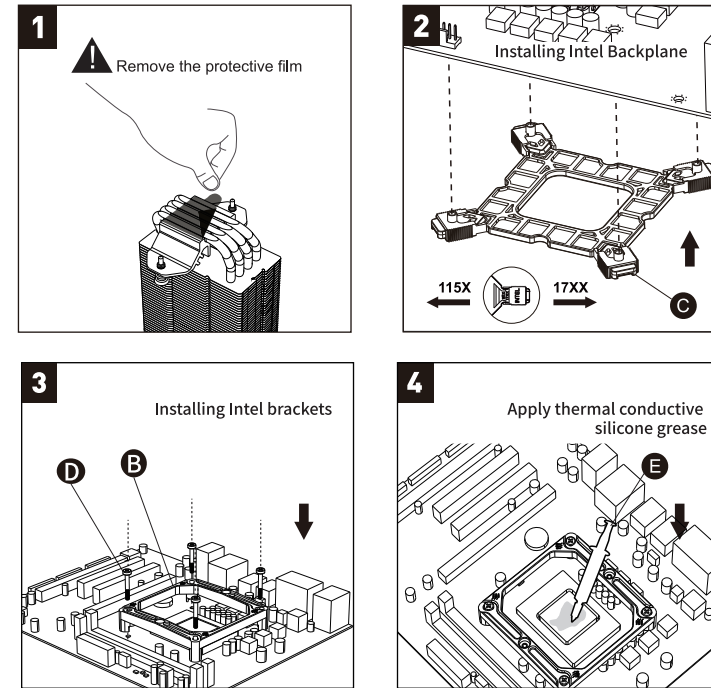

452×105mm
 风琴折
 80克书纸 双面印刷

ESGAMING

SHADOW
 CPU COOLER USER MANUAL

INTEL : LGA1700/1200/115X

INTEL : LGA1700/1200/115X

INTEL : LGA1700/1200/115X

AMD : AM5/AM4

AMD : AM5/AM4

AMD : AM5/AM4

ESGAMING

Scan the QR code or Log in to <https://www.esgamingpc.com/user-manual1.html> to download the control software.

SHADOW's software is the official PC client software.
 1. The installer must be run as Administrator during installation.
 If an older version of the software exists on your device:
 a. Fully uninstall the legacy version
 b. Remove the original installation folder
 2. We recommend User retain the default installation directory.
 Should custom modification of the installation path be required for special scenarios, the file path must not contain any Chinese characters.